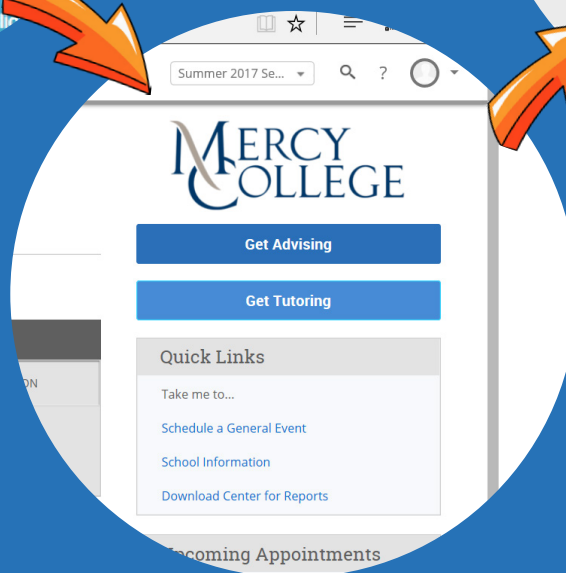

MAKING APPOINTMENTS IS EASY

Log in to
Mercy Connect
and go to
EAB Campus

Using drop-downs,
choose a Service,
Location, and available
appointment slot

Click "Get Tutoring"
from your Student
Home screen

Confirm
appointment
details
and submit!