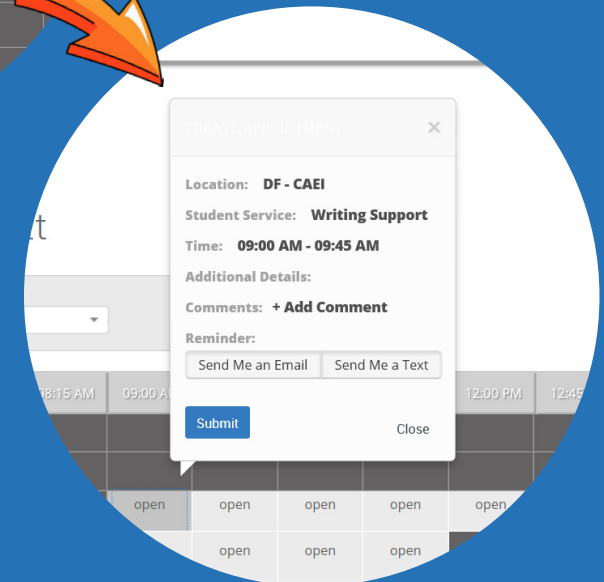

MAKING APPOINTMENTS IS EASY

Log in to
Mercy Connect
and go to
EAB Campus

Using drop-downs,
choose a Service,
Location, and available
appointment slot

Click "Get Tutoring"
from your Student
Home screen

Confirm
appointment
details
and submit!